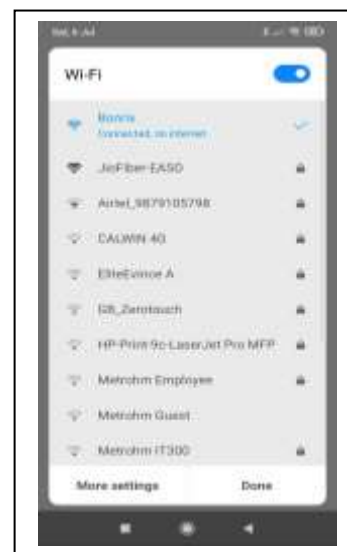

Step 4 : Connect **Bonrix** Wifi:

→ Connect With **Bonrix** Wifi