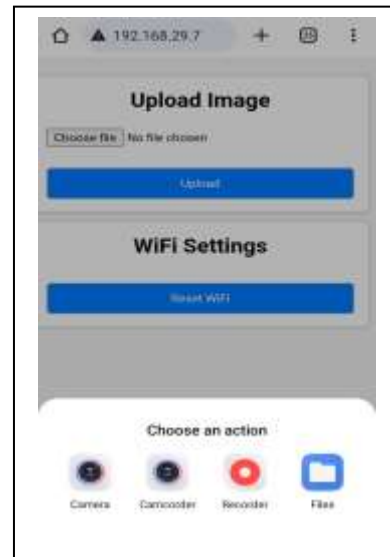

IP: 192.168.29.7

SSID: JioFiber-EASO

MAC: DC:DA:0C:A1:58:70

→ Scan QR to Upload Image

Step 7: Open WebPage:

→ click on Choose File and Upload the image from Your Gallery.

Note: JPG Image must be 320*480px or 80KB